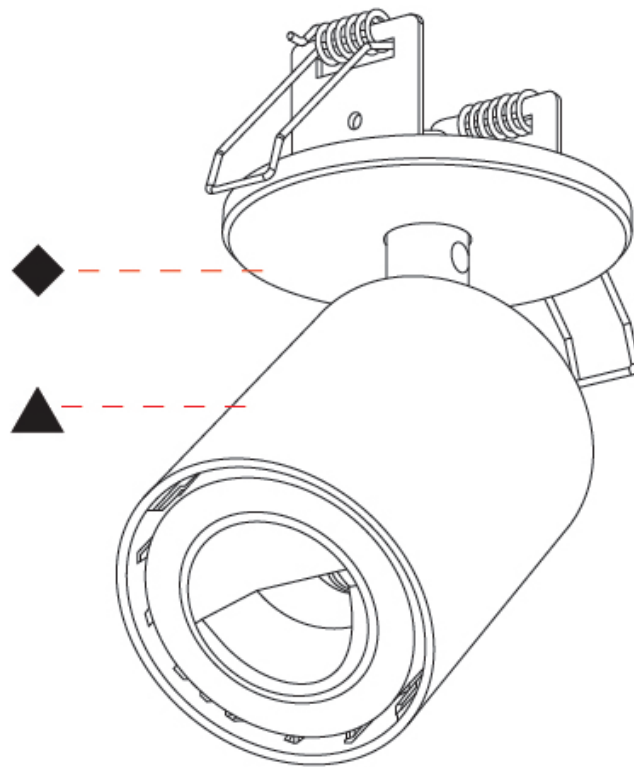

A3D342-

PROJECT	_____
TYPE	_____
SPECIFIER	_____
QUANTITY	_____
DATE	_____