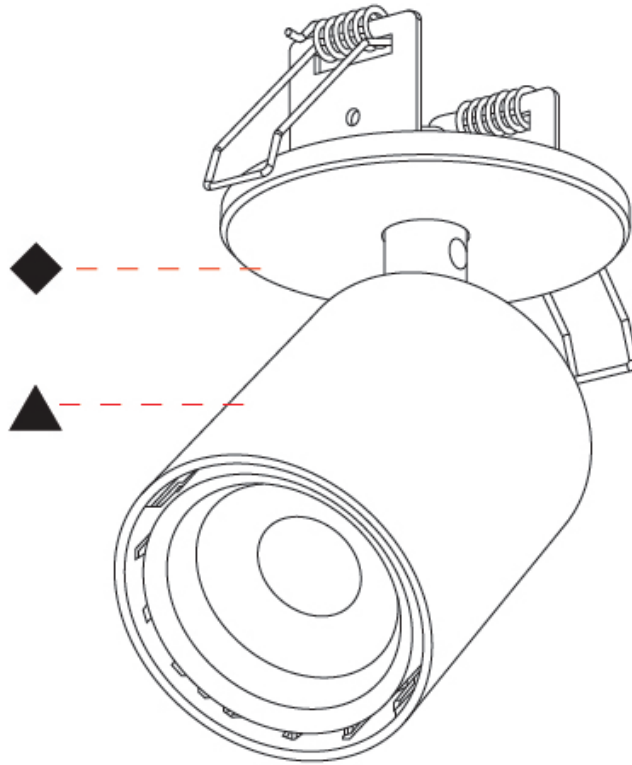

A3D343-

PROJECT _____

TYPE _____

SPECIFIER _____

QUANTITY _____

DATE _____

A